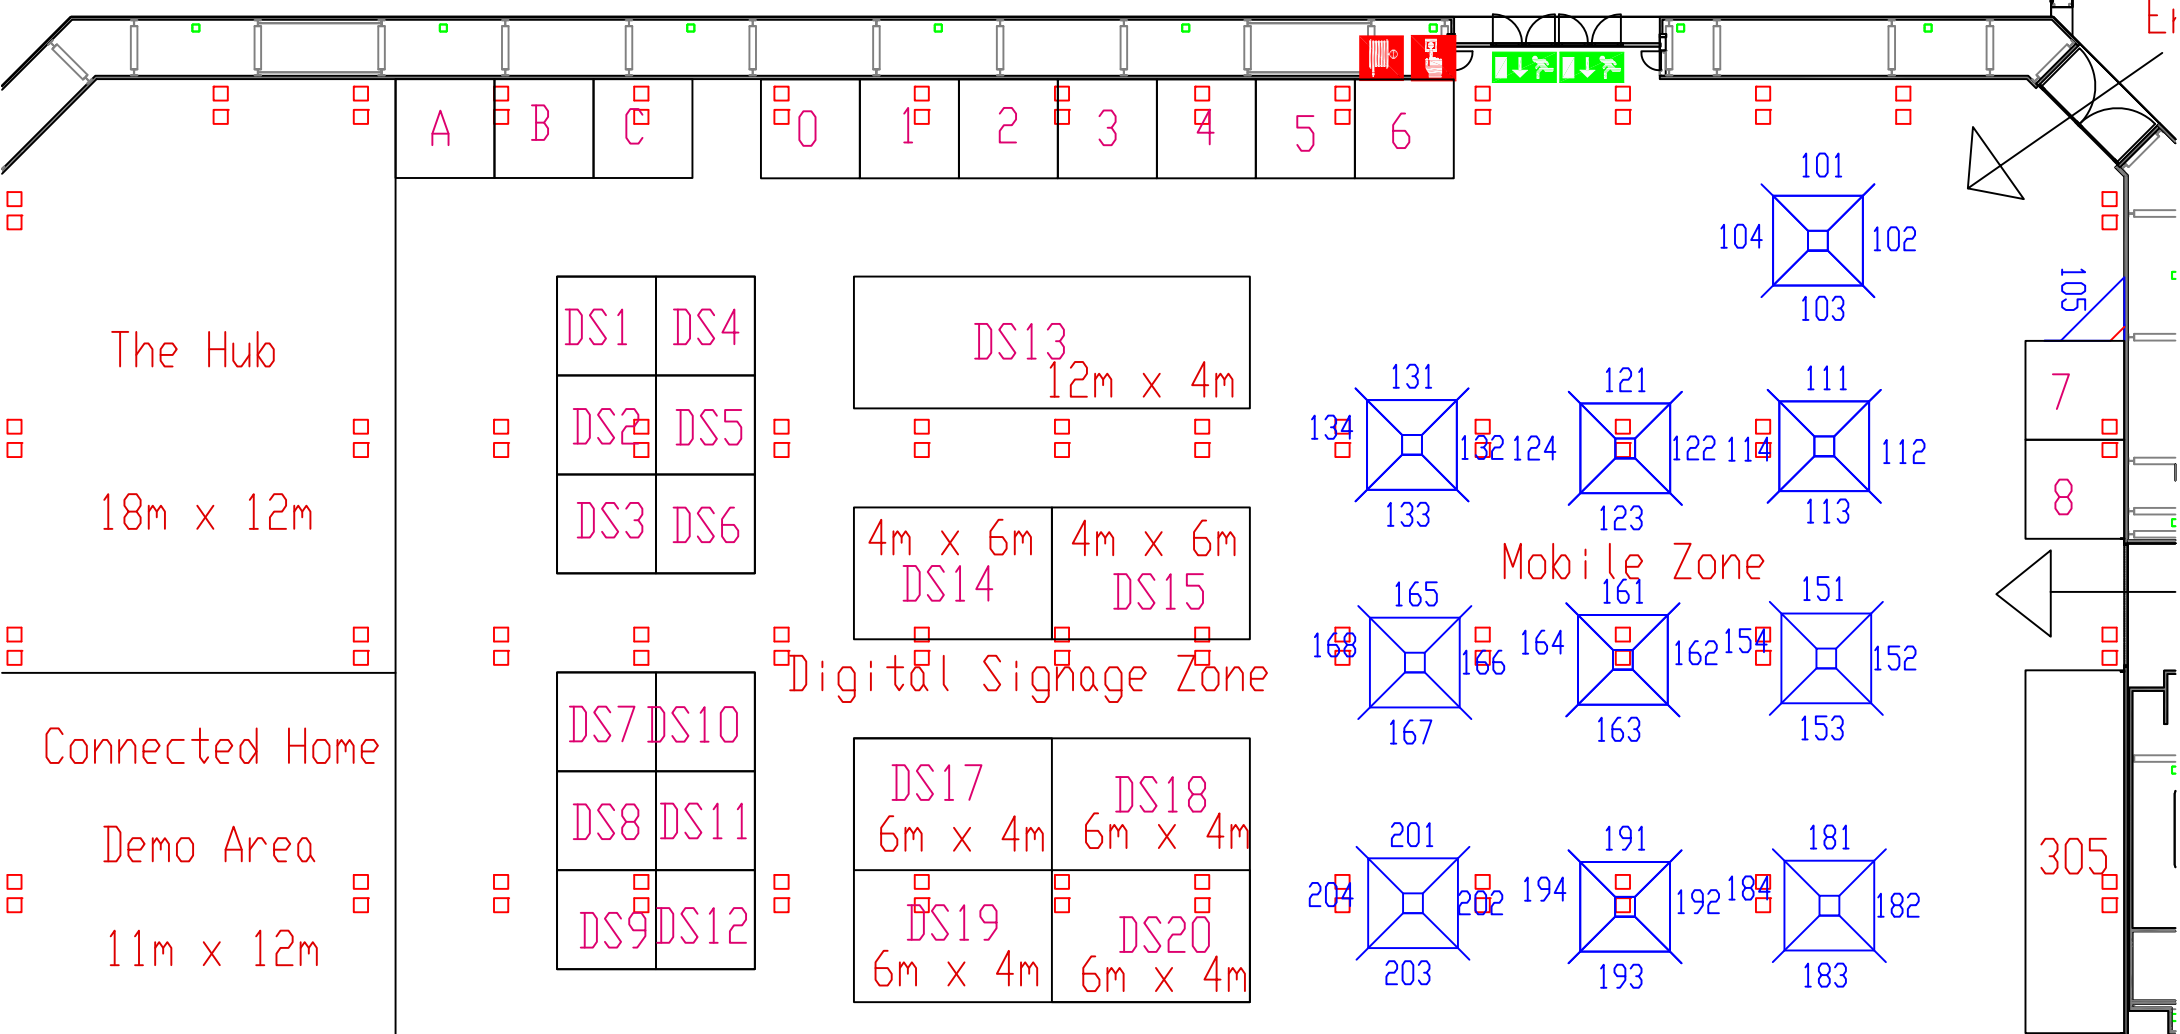

IBC2010
10 - 14 Sept. 2010
Amsterdam RAI

HALL 9

Goods Entrance
h=7.25m
w=5.80m

Goods Entrance
h=7.25m
w=5.80m

Hall 9